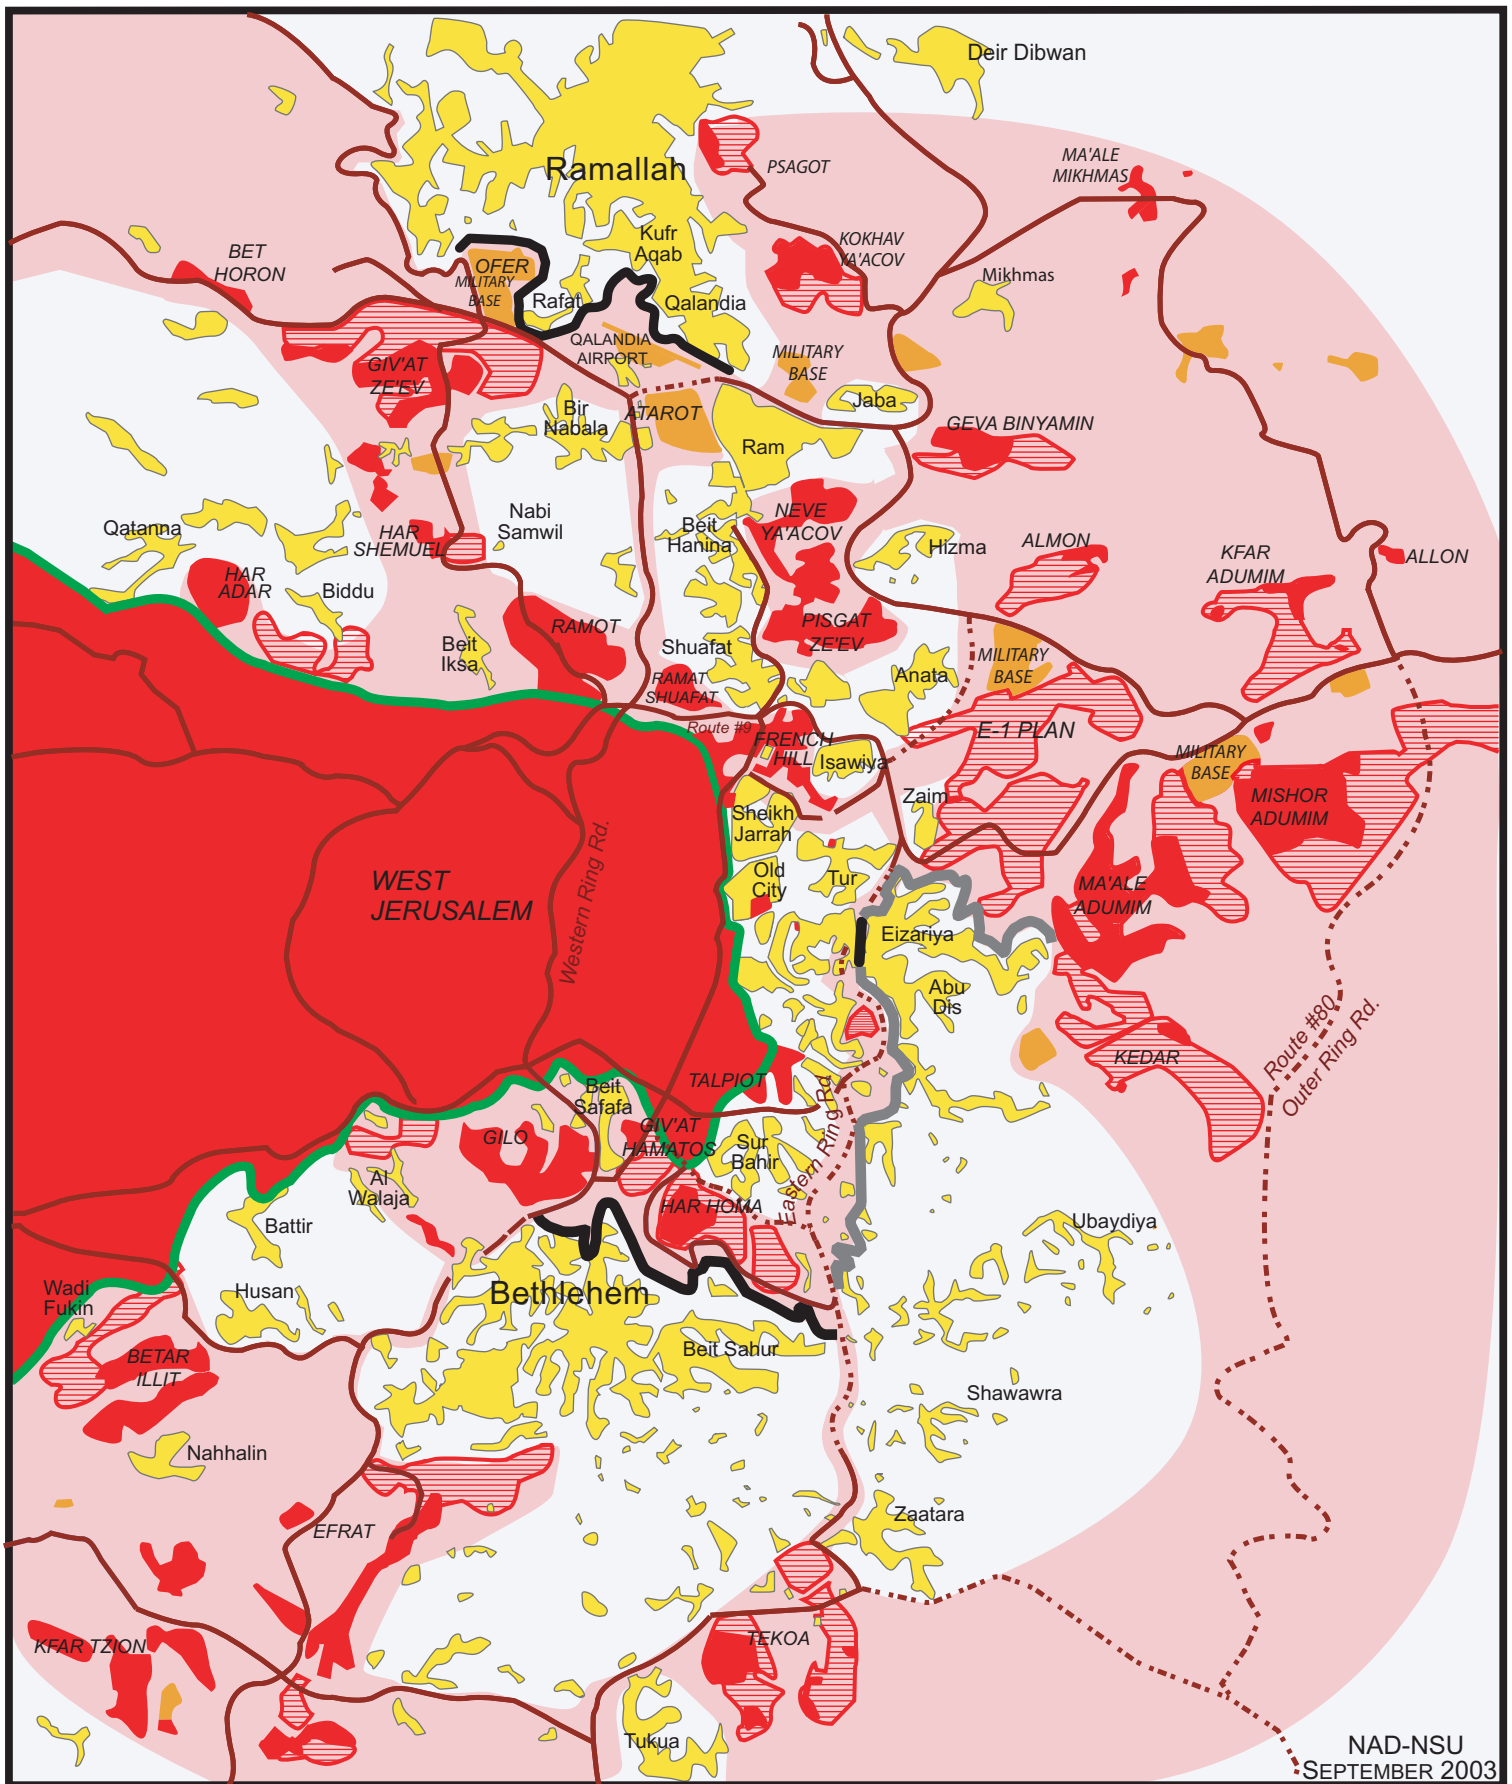

ISRAEL'S COLONIZATION OF OCCUPIED EAST JERUSALEM

- | | | | | | | | |
|--|---|--|--|--|--|--|--|
| | Palestinian City, Town or Village | | Israeli Colony / Proposed or Projected Expansion | | Israeli "Security" Wall (completed August 2003) | | Israeli Highway or Colony By-Pass Road |
| | Israeli Colony Blocs/Roads Encircling Occupied East Jerusalem | | Israeli Military/Industrial Site | | Palestinian Land Newly Confiscated for "Security" Wall | | Projected Israeli Highway or Colony By-Pass Road |
| | | | | | | | Green Line (1967 Pre-Occupation Border) |