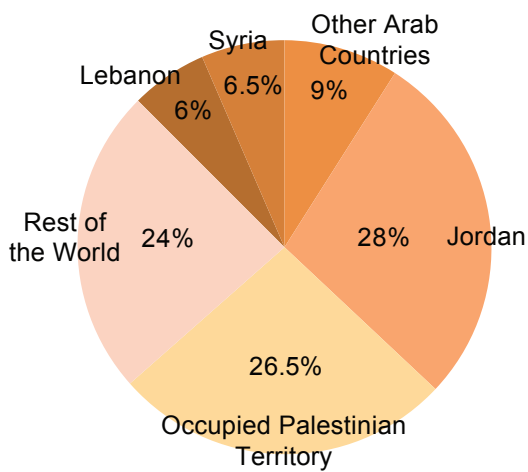

Palestinian Refugee Population 7.1 million *

Palestinian population in refugee camps according to UNRWA

* Source: PCBS, 2008

▲ Latakia
 ▲ Neirab
 ▲ Ein Al Tal