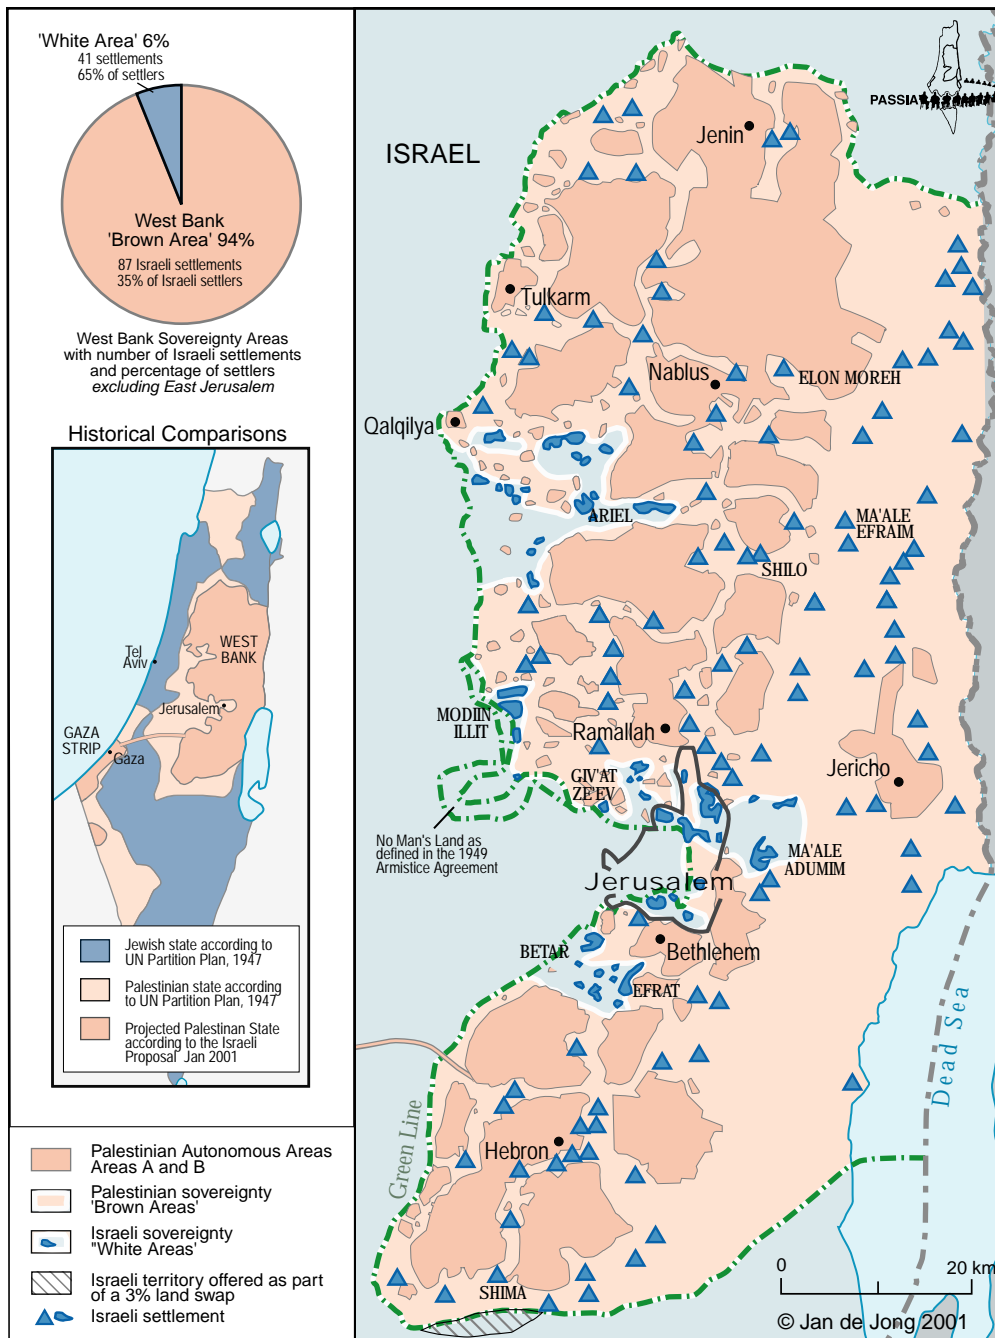

# PALESTINE MAPS

## Final Status Map Presented by Israel - Taba, January 2001

Based on a 6% West Bank Territorial Transfer to Israel

Palestinian Academic Society for the Study of International Affairs (PASSIA)