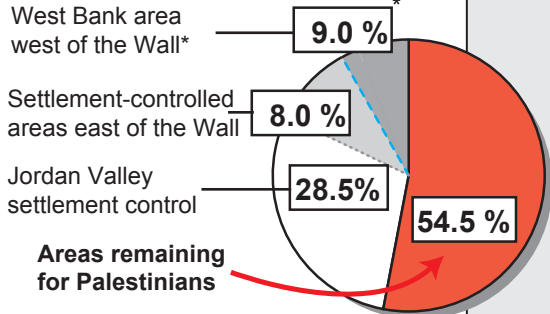

ISRAEL'S WALL & SETTLEMENTS (COLONIES)

(JULY 2013)

Palestinian Land Restricted by Israeli Settlements and the Wall

Settler Population Growth Doubled Since 1995

West Bank Population Directly Affected by the Wall

- Wall completed (~ 64%)
- Wall under construction (~ 6%)
- Wall route approved by Israel's cabinet as of 30 April 2006 (~ 714 km)
- 1967 Boundary ("Green Line") (~ 320 km)
- Settlement areas east of Wall
- Jordan Valley areas under Israeli settlement control
- Israeli settlement built-up areas (~ 1.25% - 544,000 settlers)