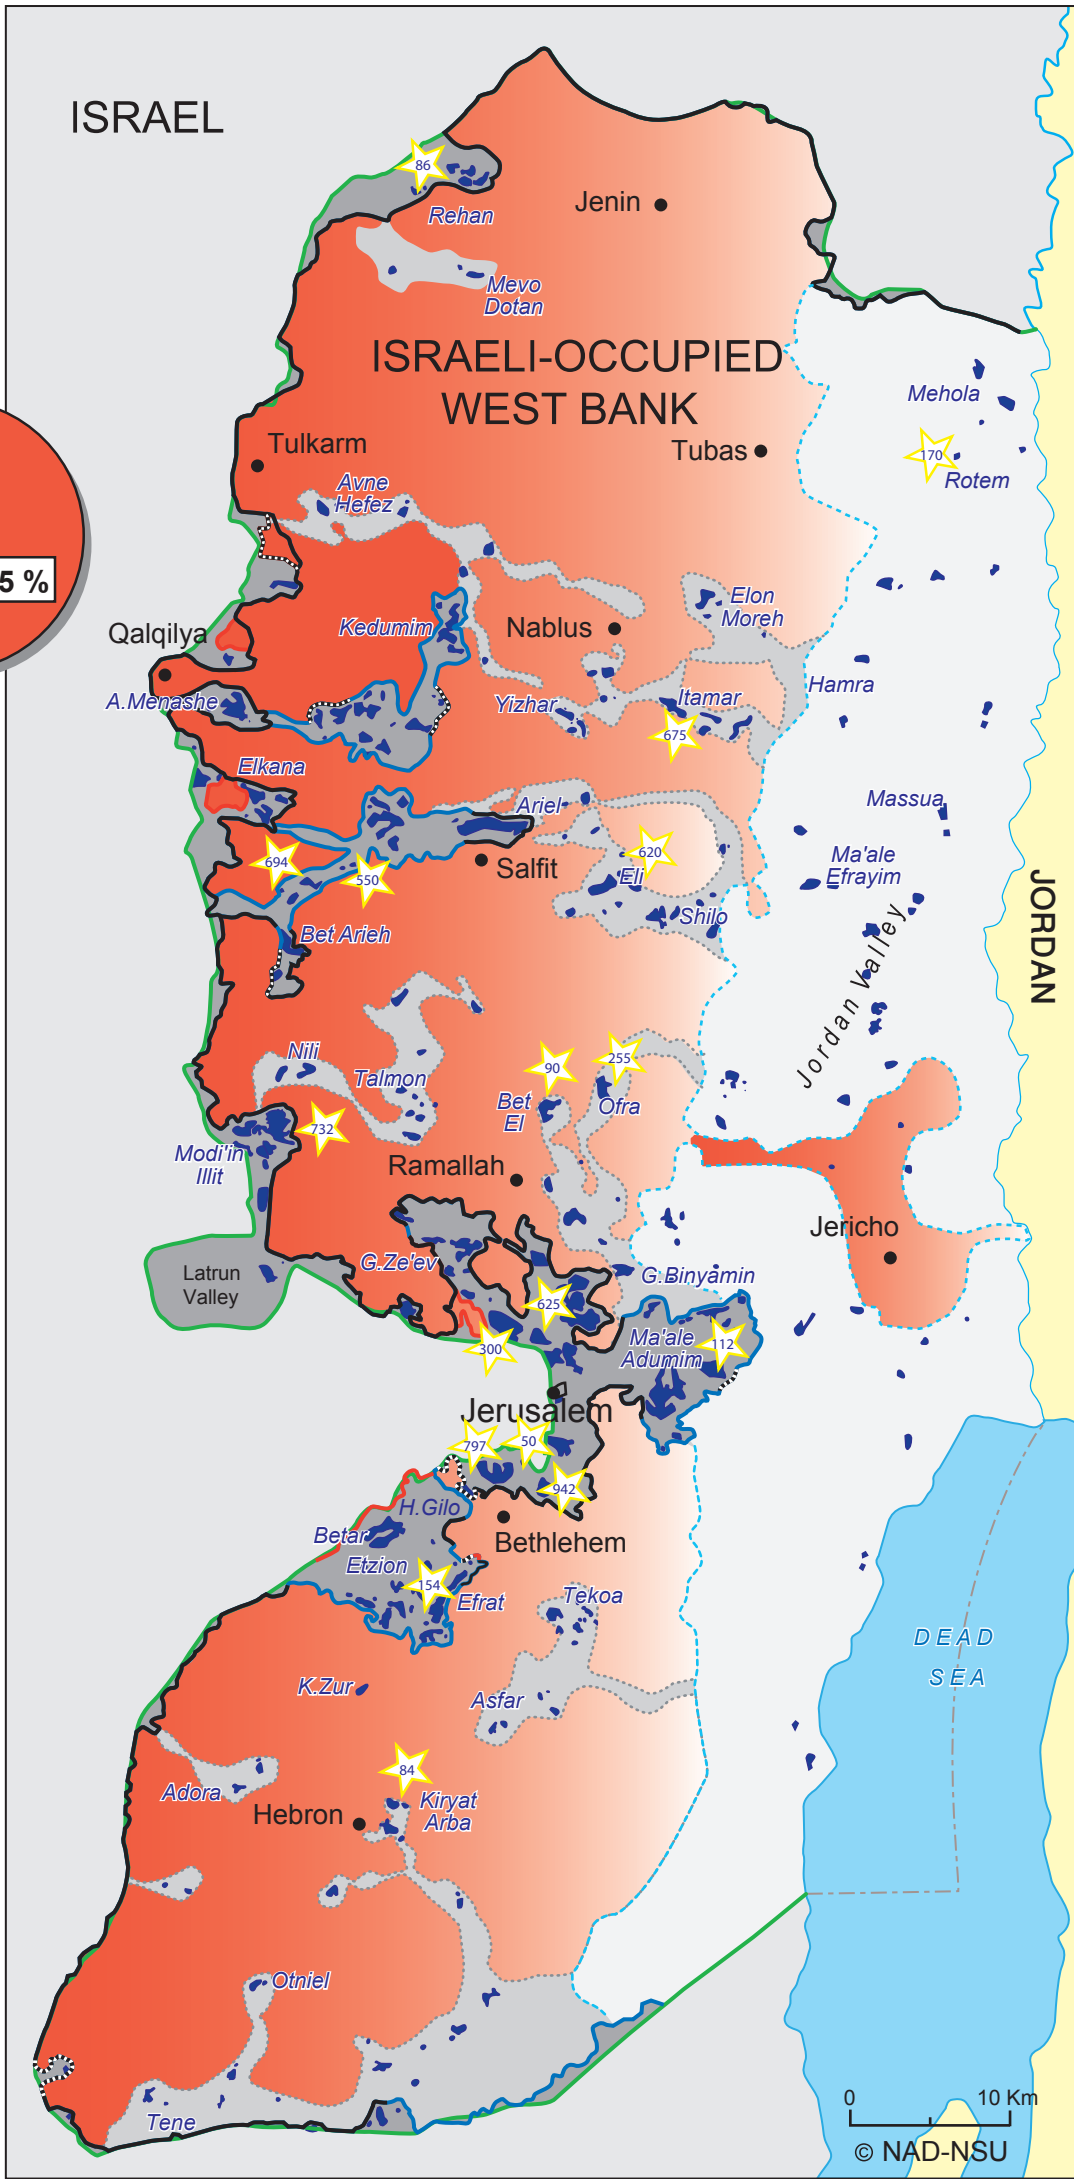

ISRAEL'S WALL & SETTLEMENTS (COLONIES)

(JULY 2013)

Palestinian Land Restricted by Israeli Settlements and the Wall

Settler Population Growth Doubled Since 1995

West Bank Population Directly Affected by the Wall

- Wall completed (~ 64%)
- Wall under construction (~ 6%)
- Wall route approved by Israel's cabinet as of 30 April 2006 (~ 714 km)
- 1967 Boundary ("Green Line") (~ 320 km)
- Settlement areas east of Wall
- Jordan Valley areas under Israeli settlement control
- Israeli settlement built-up areas (~ 1.25% - 544,000 settlers)

* Figure includes the Israeli-occupied areas of East Jerusalem and the Latrun Valley